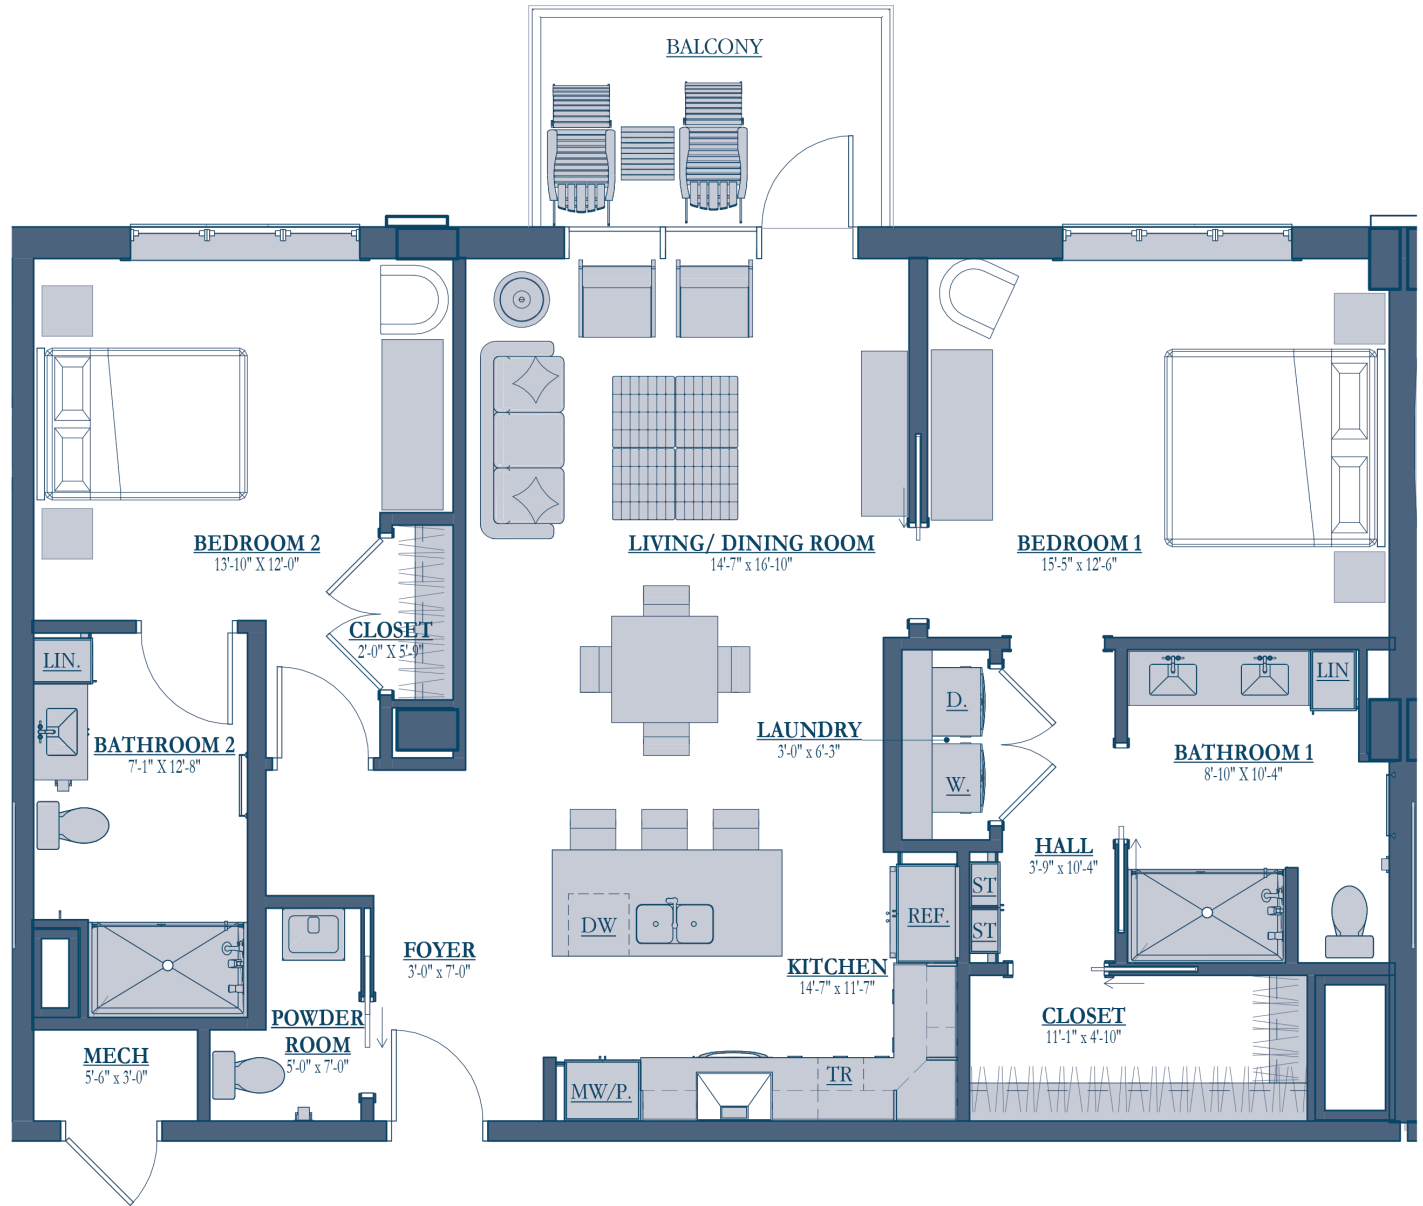

VANDERBILT

2 Bedroom
2.5 Bath
1,365 sq. ft.

Convivial
ST. PETERSBURG

941-220-5219 ConvivialStPete.org
Square footage is approximate. All details are subject to change.