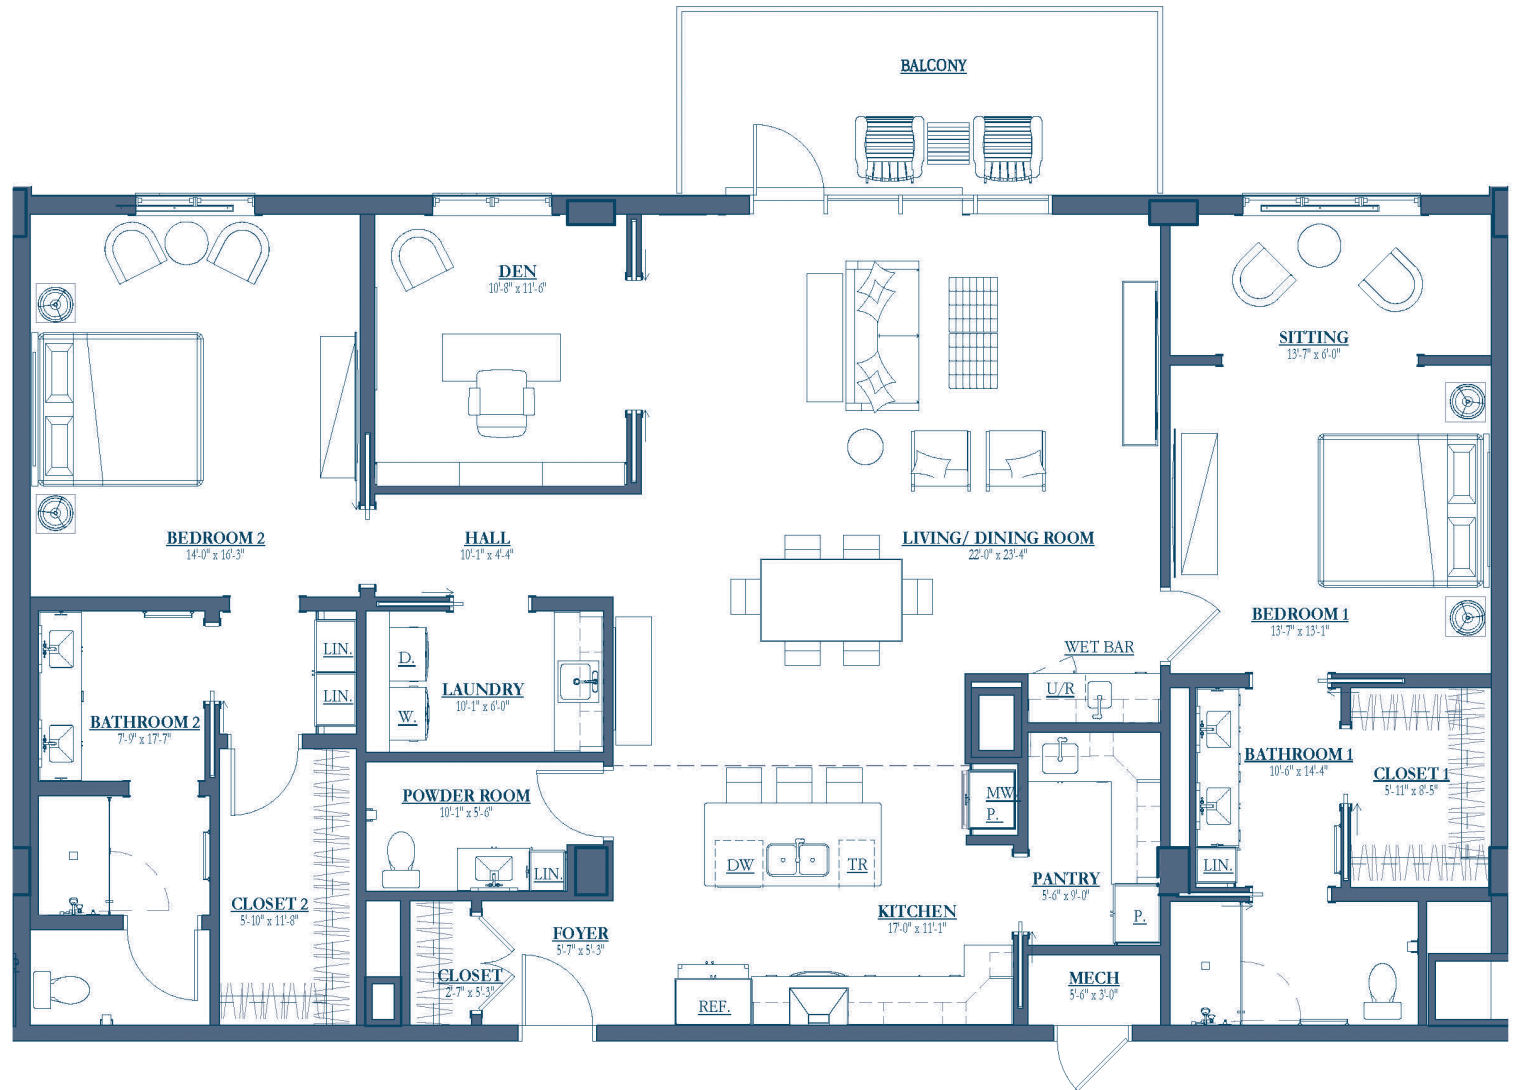

# SoHo

2 Bedroom, plus Den  
2.5 Bath  
2,190 sq. ft.

Convivial  
ST. PETERSBURG

941-220-5219 ConvivialStPete.org  
Square footage is approximate. All details are subject to change.