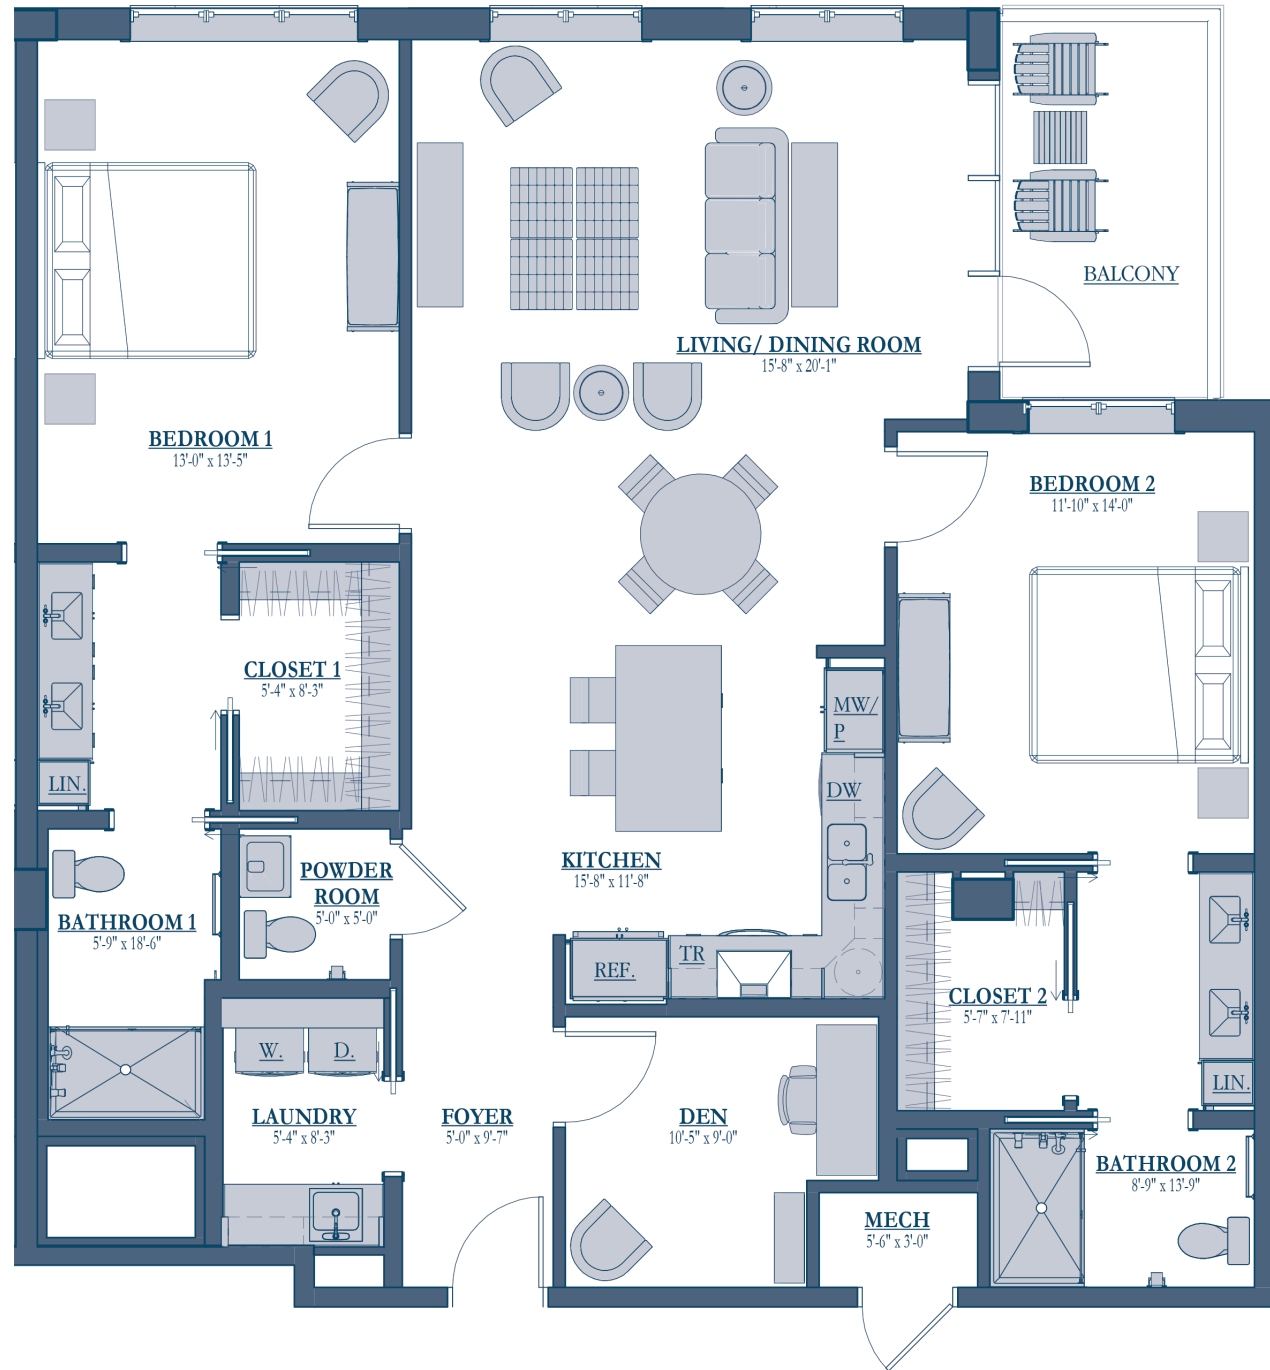

SEAPORT

2 Bedroom, plus Den
2.5 Bath
1,638 sq. ft.

Convivial
ST. PETERSBURG

941-220-5219 ConvivialStPete.org
Square footage is approximate. All details are subject to change.