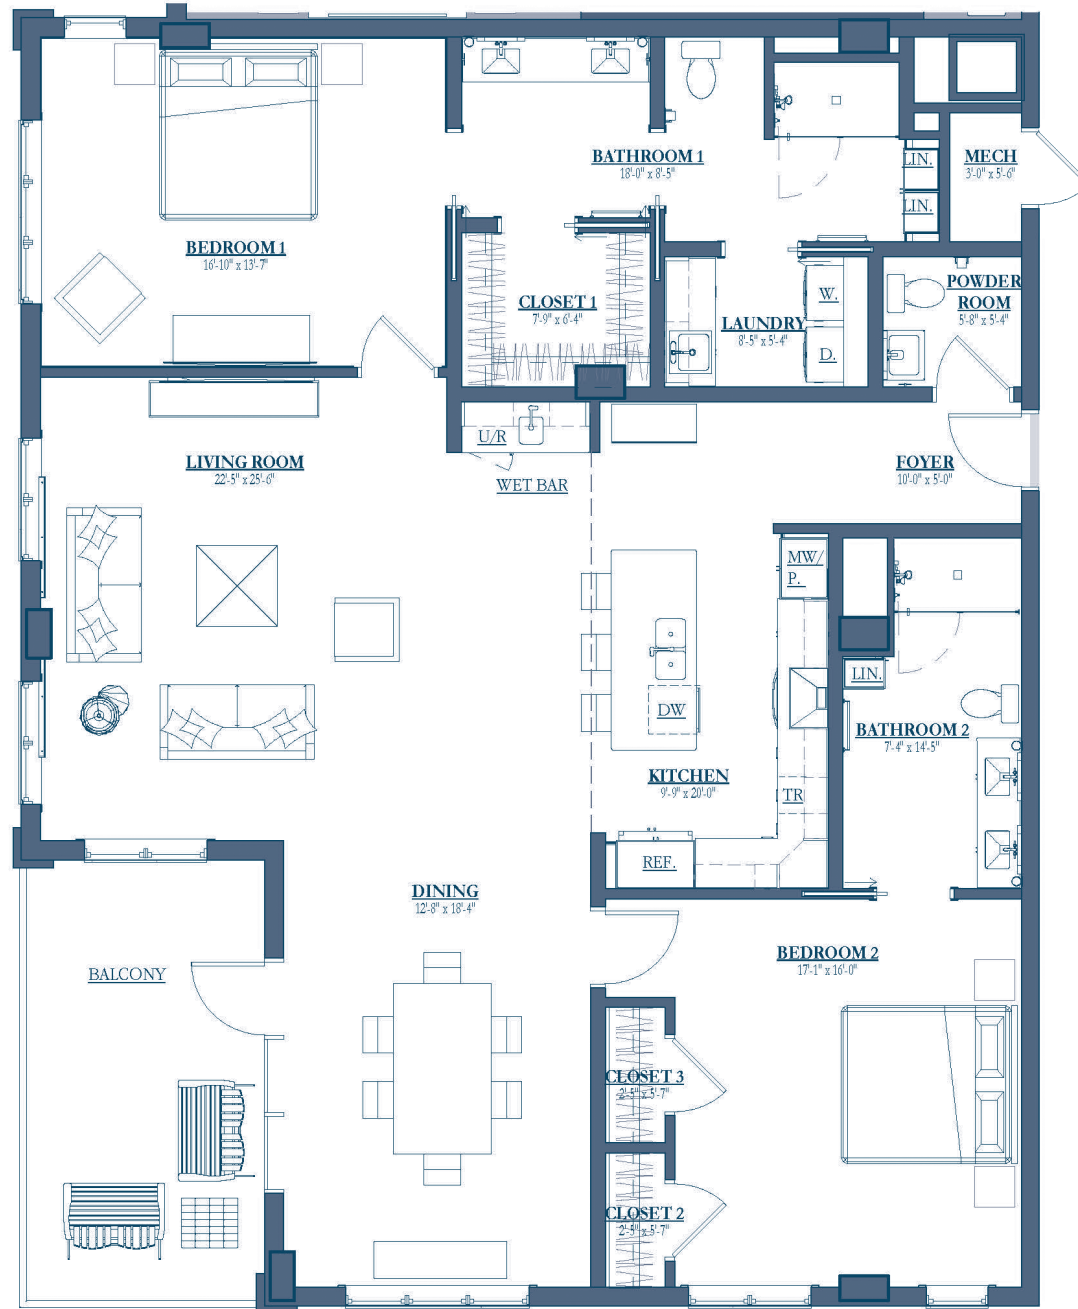

HIGHLINE

2 Bedroom
2.5 Bath
2,015 sq. ft.

Convivial
ST. PETERSBURG

941-220-5219 ConvivialStPete.org
Square footage is approximate. All details are subject to change.