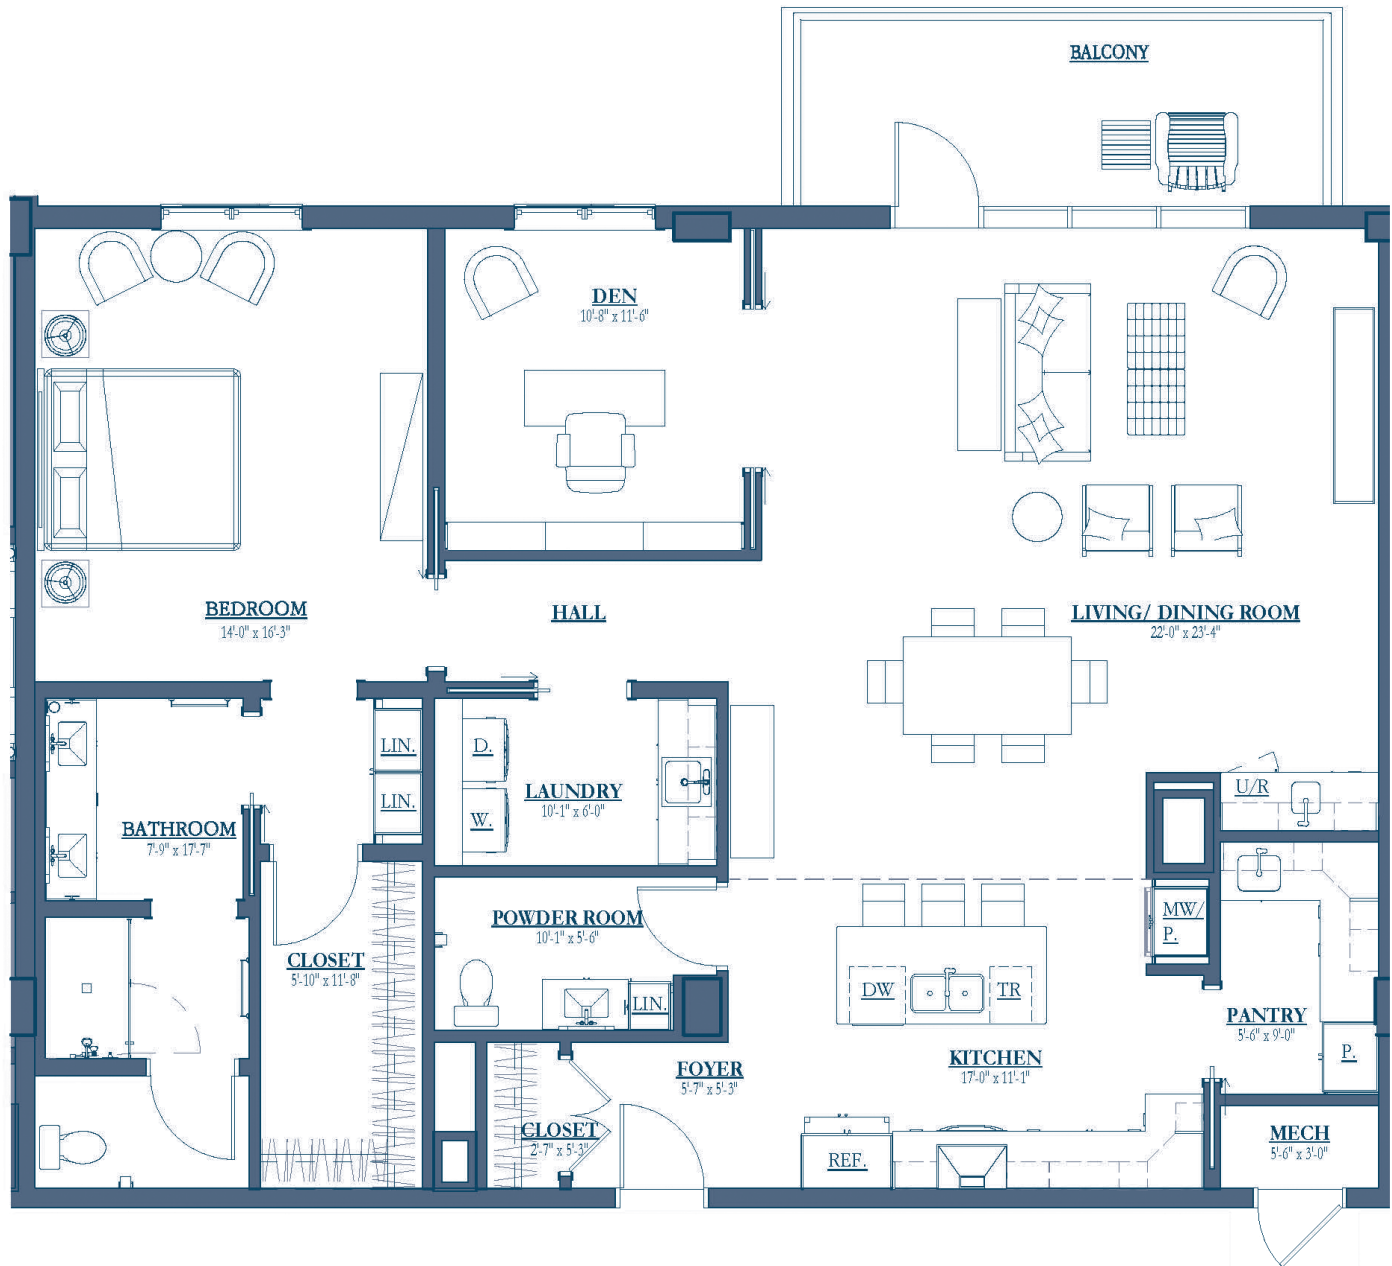

GREENWICH

1 Bedroom, plus Den
1.5 Bath
1,682 sq. ft.

Convivial
ST. PETERSBURG

941-220-5219 ConvivialStPete.org
Square footage is approximate. All details are subject to change.